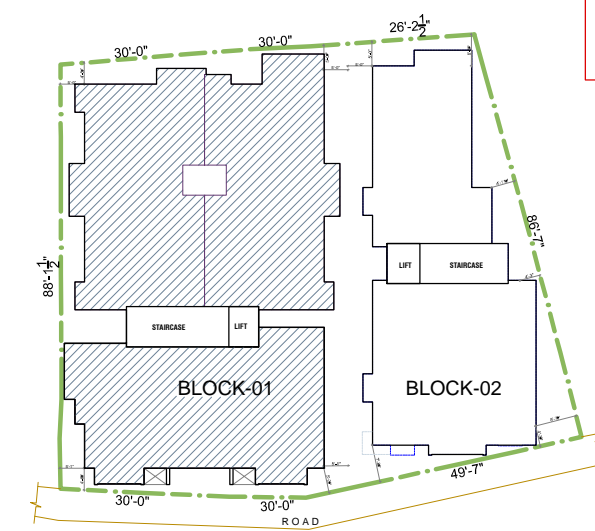

**FLAT ' A ' IN
TYPICAL FLOOR PLAN [BLOCK-01]**

**BLOCK-01
KEY PLAN**

MASTER PLAN

LOCATION PLAN

PROPOSED RESIDENTIAL APARTMENT AT **"MRIDULA"**
MOGAPPAIR, CHENNAI.

Sri Venkateshwara Homes

* Subject To The Approval Of The Authorities Are In The Interest Of Continuing Improvement, The Developers Reserve To Alter The Layout, Specification Or Amenities Without Prior Notice Or Obligation.