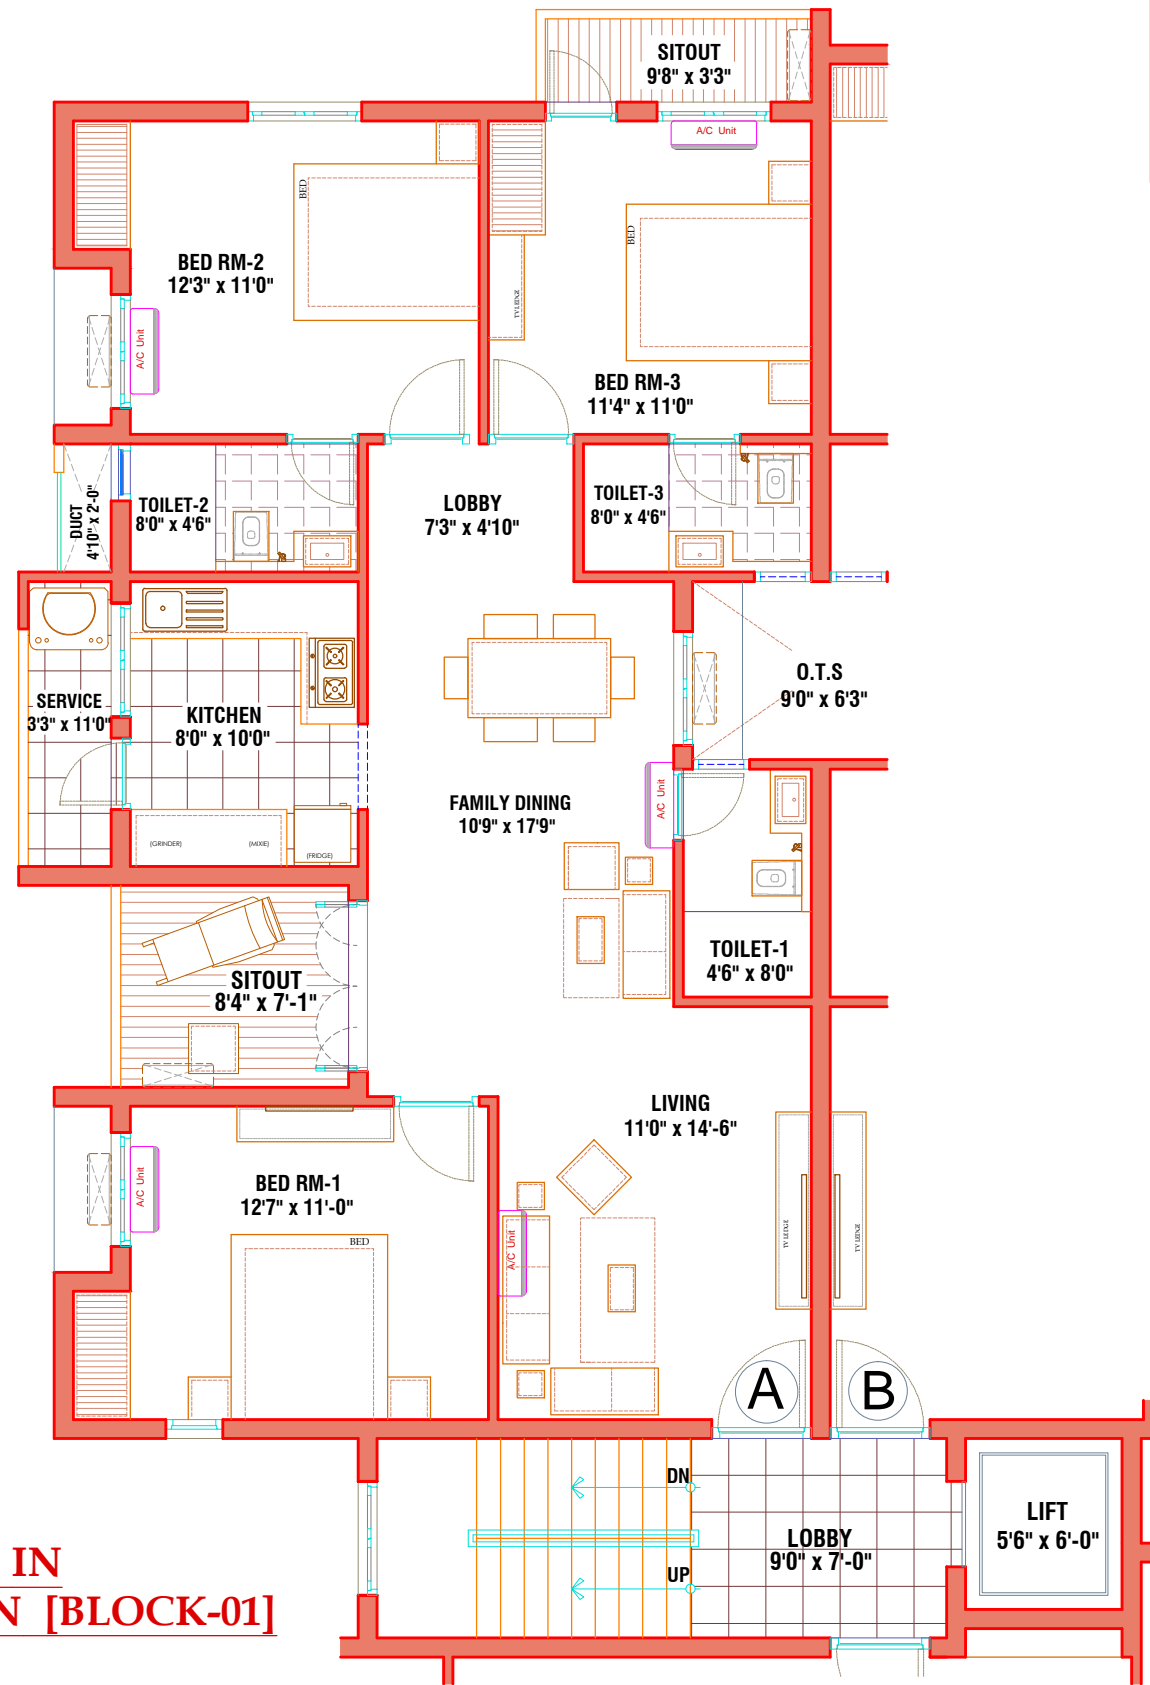

**FLAT ' A ' IN
TYPICAL FLOOR PLAN [BLOCK-01]**

**BLOCK-01
KEY PLAN**

MASTER PLAN

LOCATION PLAN

PROPOSED RESIDENTIAL APARTMENT AT **"MRIDULA"**
MOGAPPAIR, CHENNAI.

Sri Venkateshwara Homes

* Subject To The Approval Of The Authorities Are In The Interest Of Continuing Improvement, The Developers Reserve To Alter The Layout, Specification Or Amenities Without Prior Notice Or Obligation.