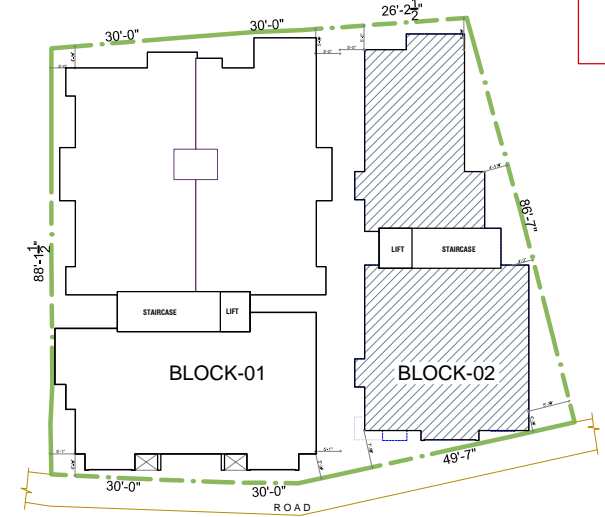

FLAT ' B ' IN TYPICAL FLOOR PLAN [BLOCK-02]

**BLOCK-02
KEY PLAN**

MASTER PLAN

LOCATION PLAN

PROPOSED RESIDENTIAL APARTMENT AT **"MRIDULA"**
MOGAPPAIR, CHENNAI.

Sri Venkateshwara Homes

* Subject To The Approval Of The Authorities Are In The Interest Of Continuing Improvement, The Developers Reserve To Alter The Layout, Specification Or Amenities Without Prior Notice Or Obligation.