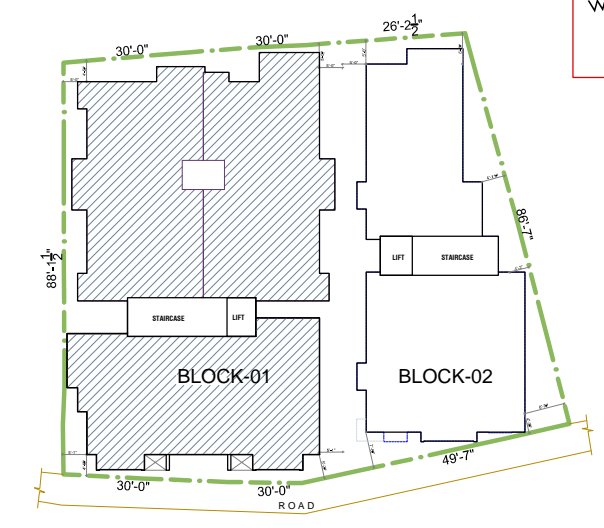

**FLAT ' C ' IN TYPICAL FLOOR PLAN [BLOCK-01]**

**BLOCK-01  
KEY PLAN**

**MASTER PLAN**

**LOCATION PLAN**

**PROPOSED RESIDENTIAL APARTMENT AT "MRIDULA"  
MOGAPPAIR, CHENNAI.**

Sri Venkateshwara Homes

\* Subject To The Approval Of The Authorities Are In The Interest Of Continuing Improvement, The Developers Reserve To Alter The Layout, Specification Or Amenities Without Prior Notice Or Obligation.